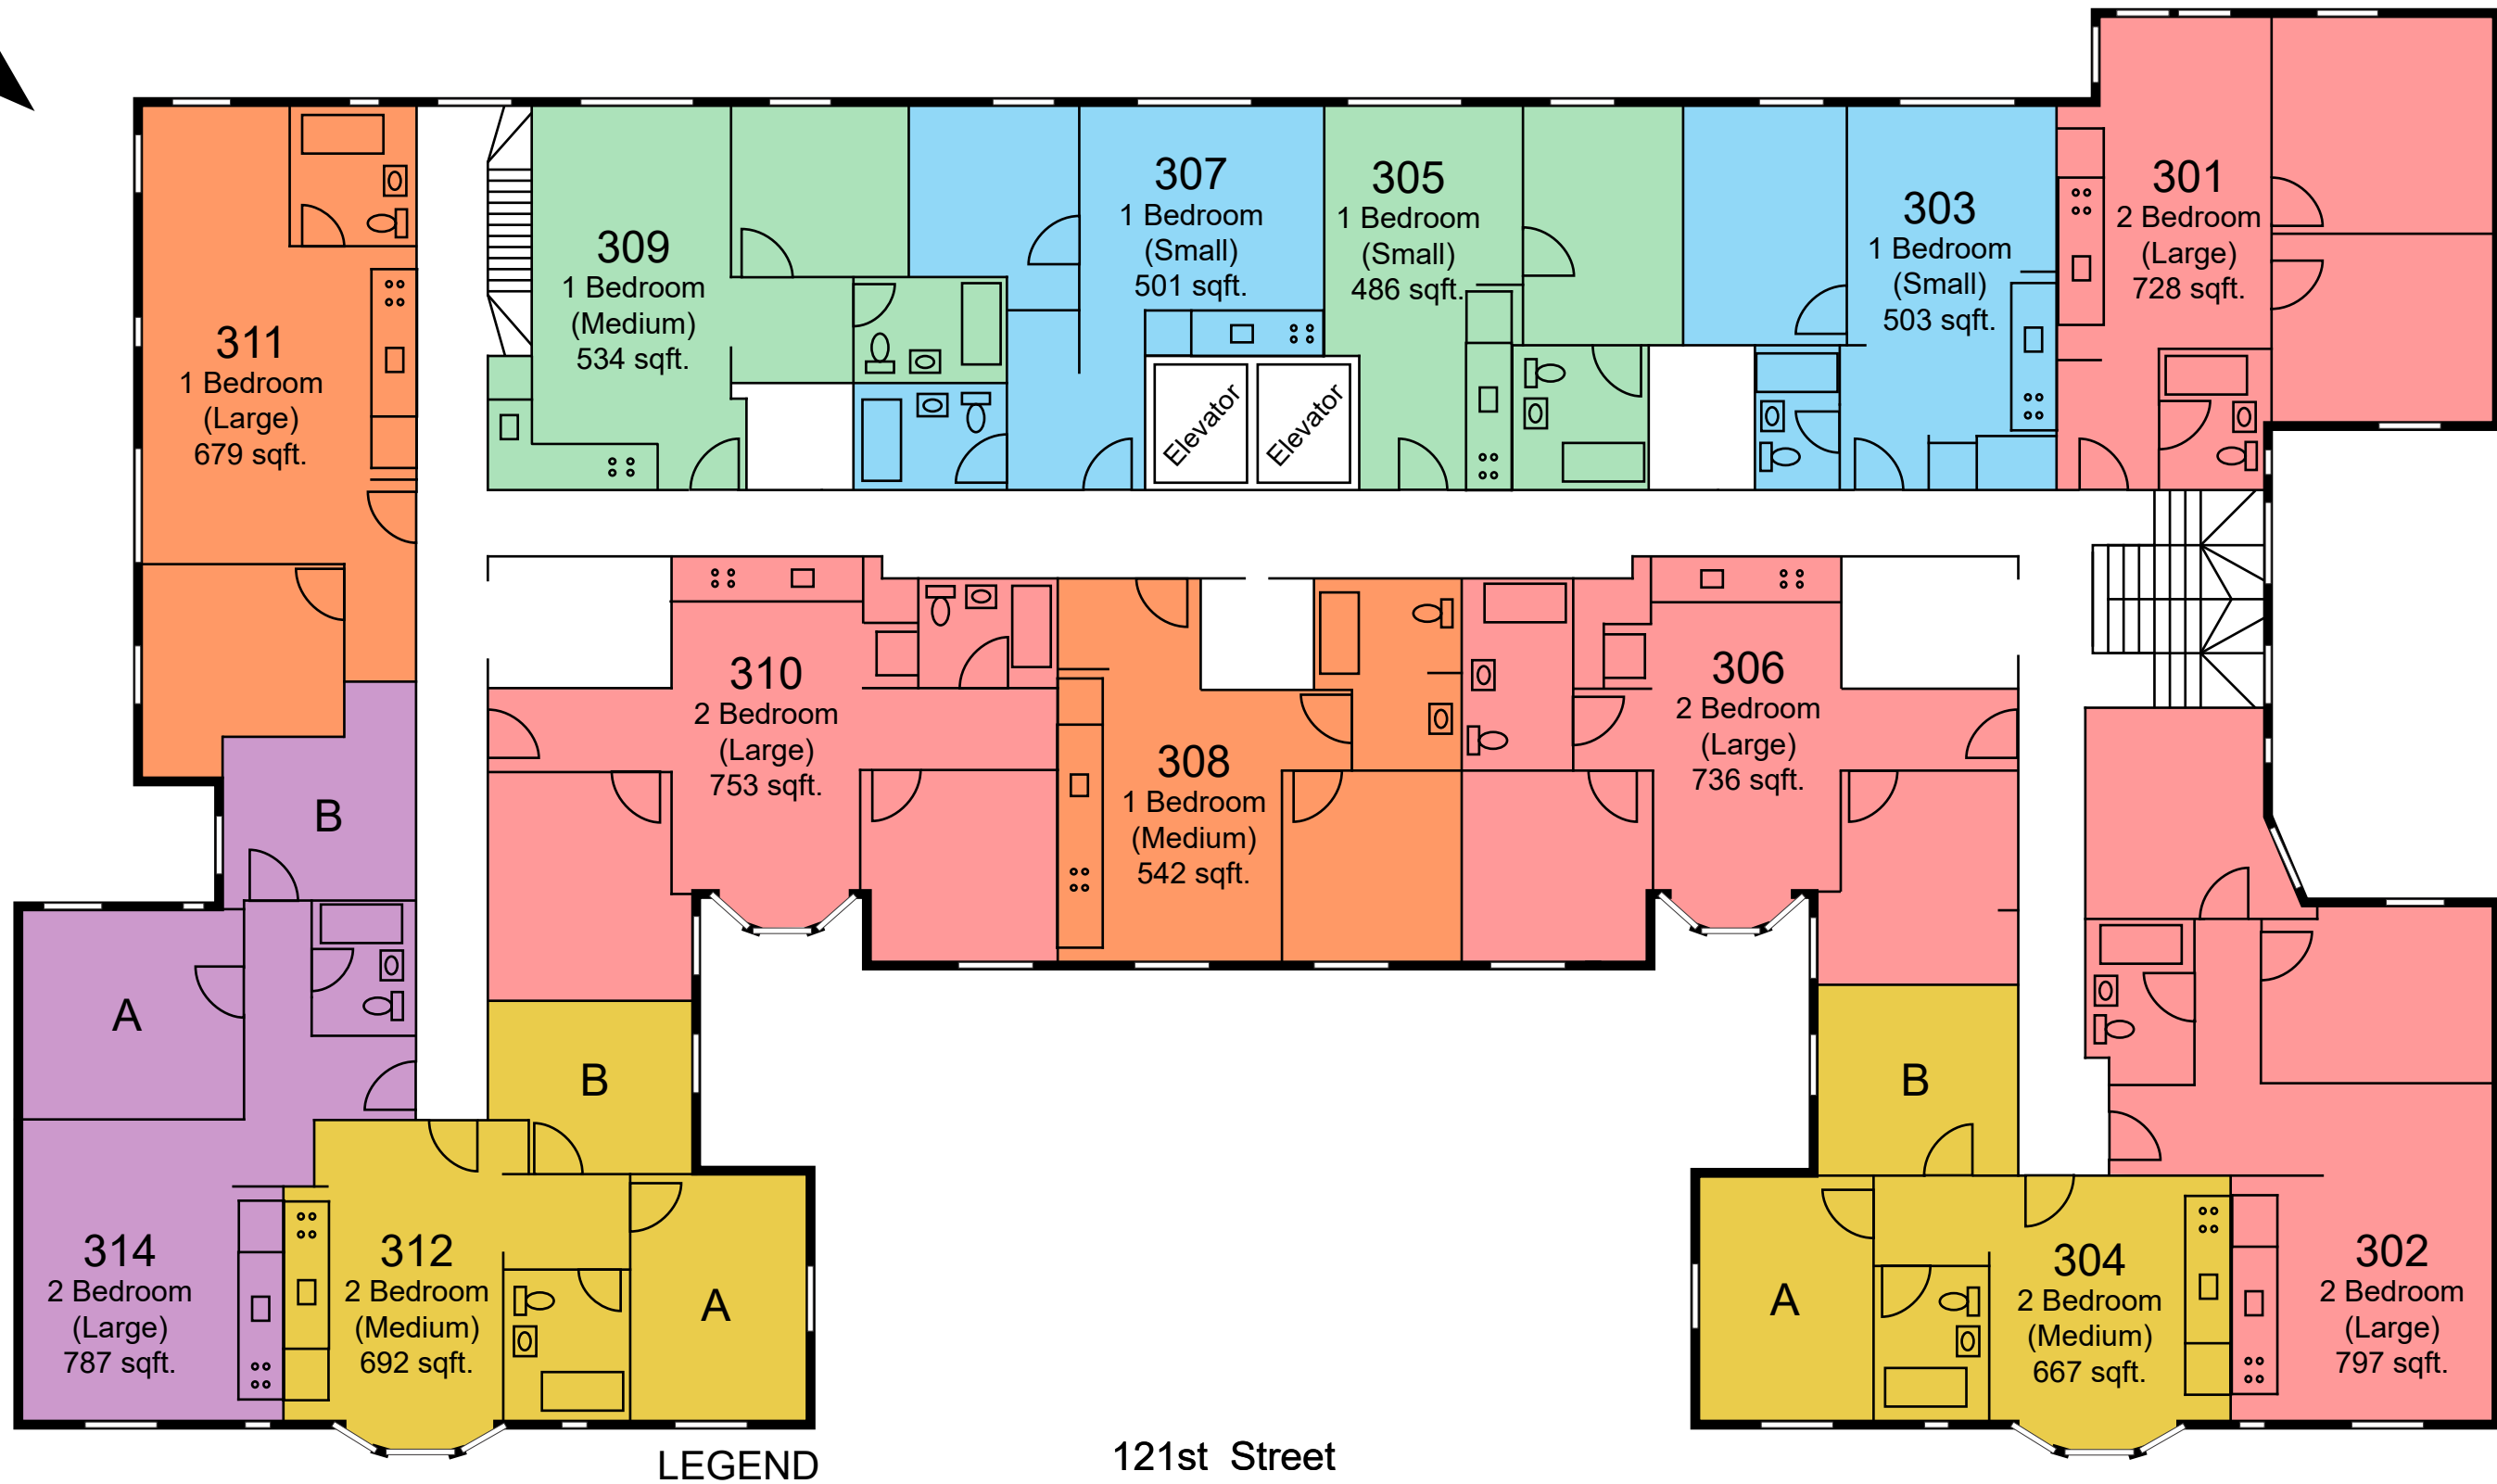

LEGEND

121st Street

	2 Bedroom Share - Male		2 Bedroom Share - Female
	1 Bedroom (Single)		2 Bedroom (Family)
	1 Bedroom (Family)		2 Bedroom (Faculty)

*Room dimensions are approximate

Bancroft First Floor

Bancroft Second Floor

LEGEND

 2 Bedroom Share - Male	 2 Bedroom Share - Female
 1 Bedroom (Single)	 2 Bedroom (Family)
 1 Bedroom (Family)	

*Room dimensions are approximate

LEGEND

 2 Bedroom Share - Male	 2 Bedroom Share - Female
 1 Bedroom (Single)	 2 Bedroom (Family)
 1 Bedroom (Family)	

*Room dimensions are approximate

Bancroft Third Floor

Bancroft Fifth Floor

	2 Bedroom Share - Male		2 Bedroom Share - Female
	1 Bedroom (Single)		2 Bedroom (Family)
	1 Bedroom (Family)		

*Room dimensions are approximate

*Room dimensions are approximate

Bancroft Seventh Floor

LEGEND

121st Street

Bancroft Eighth Floor

	3 Bedroom Share - Male		2 Bedroom Share - Female
	3 Bedroom Share - Female		2 Bedroom (Family)
	1 Bedroom (Family)		3 Bedroom (Faculty)
	1 Bedroom (Single)		