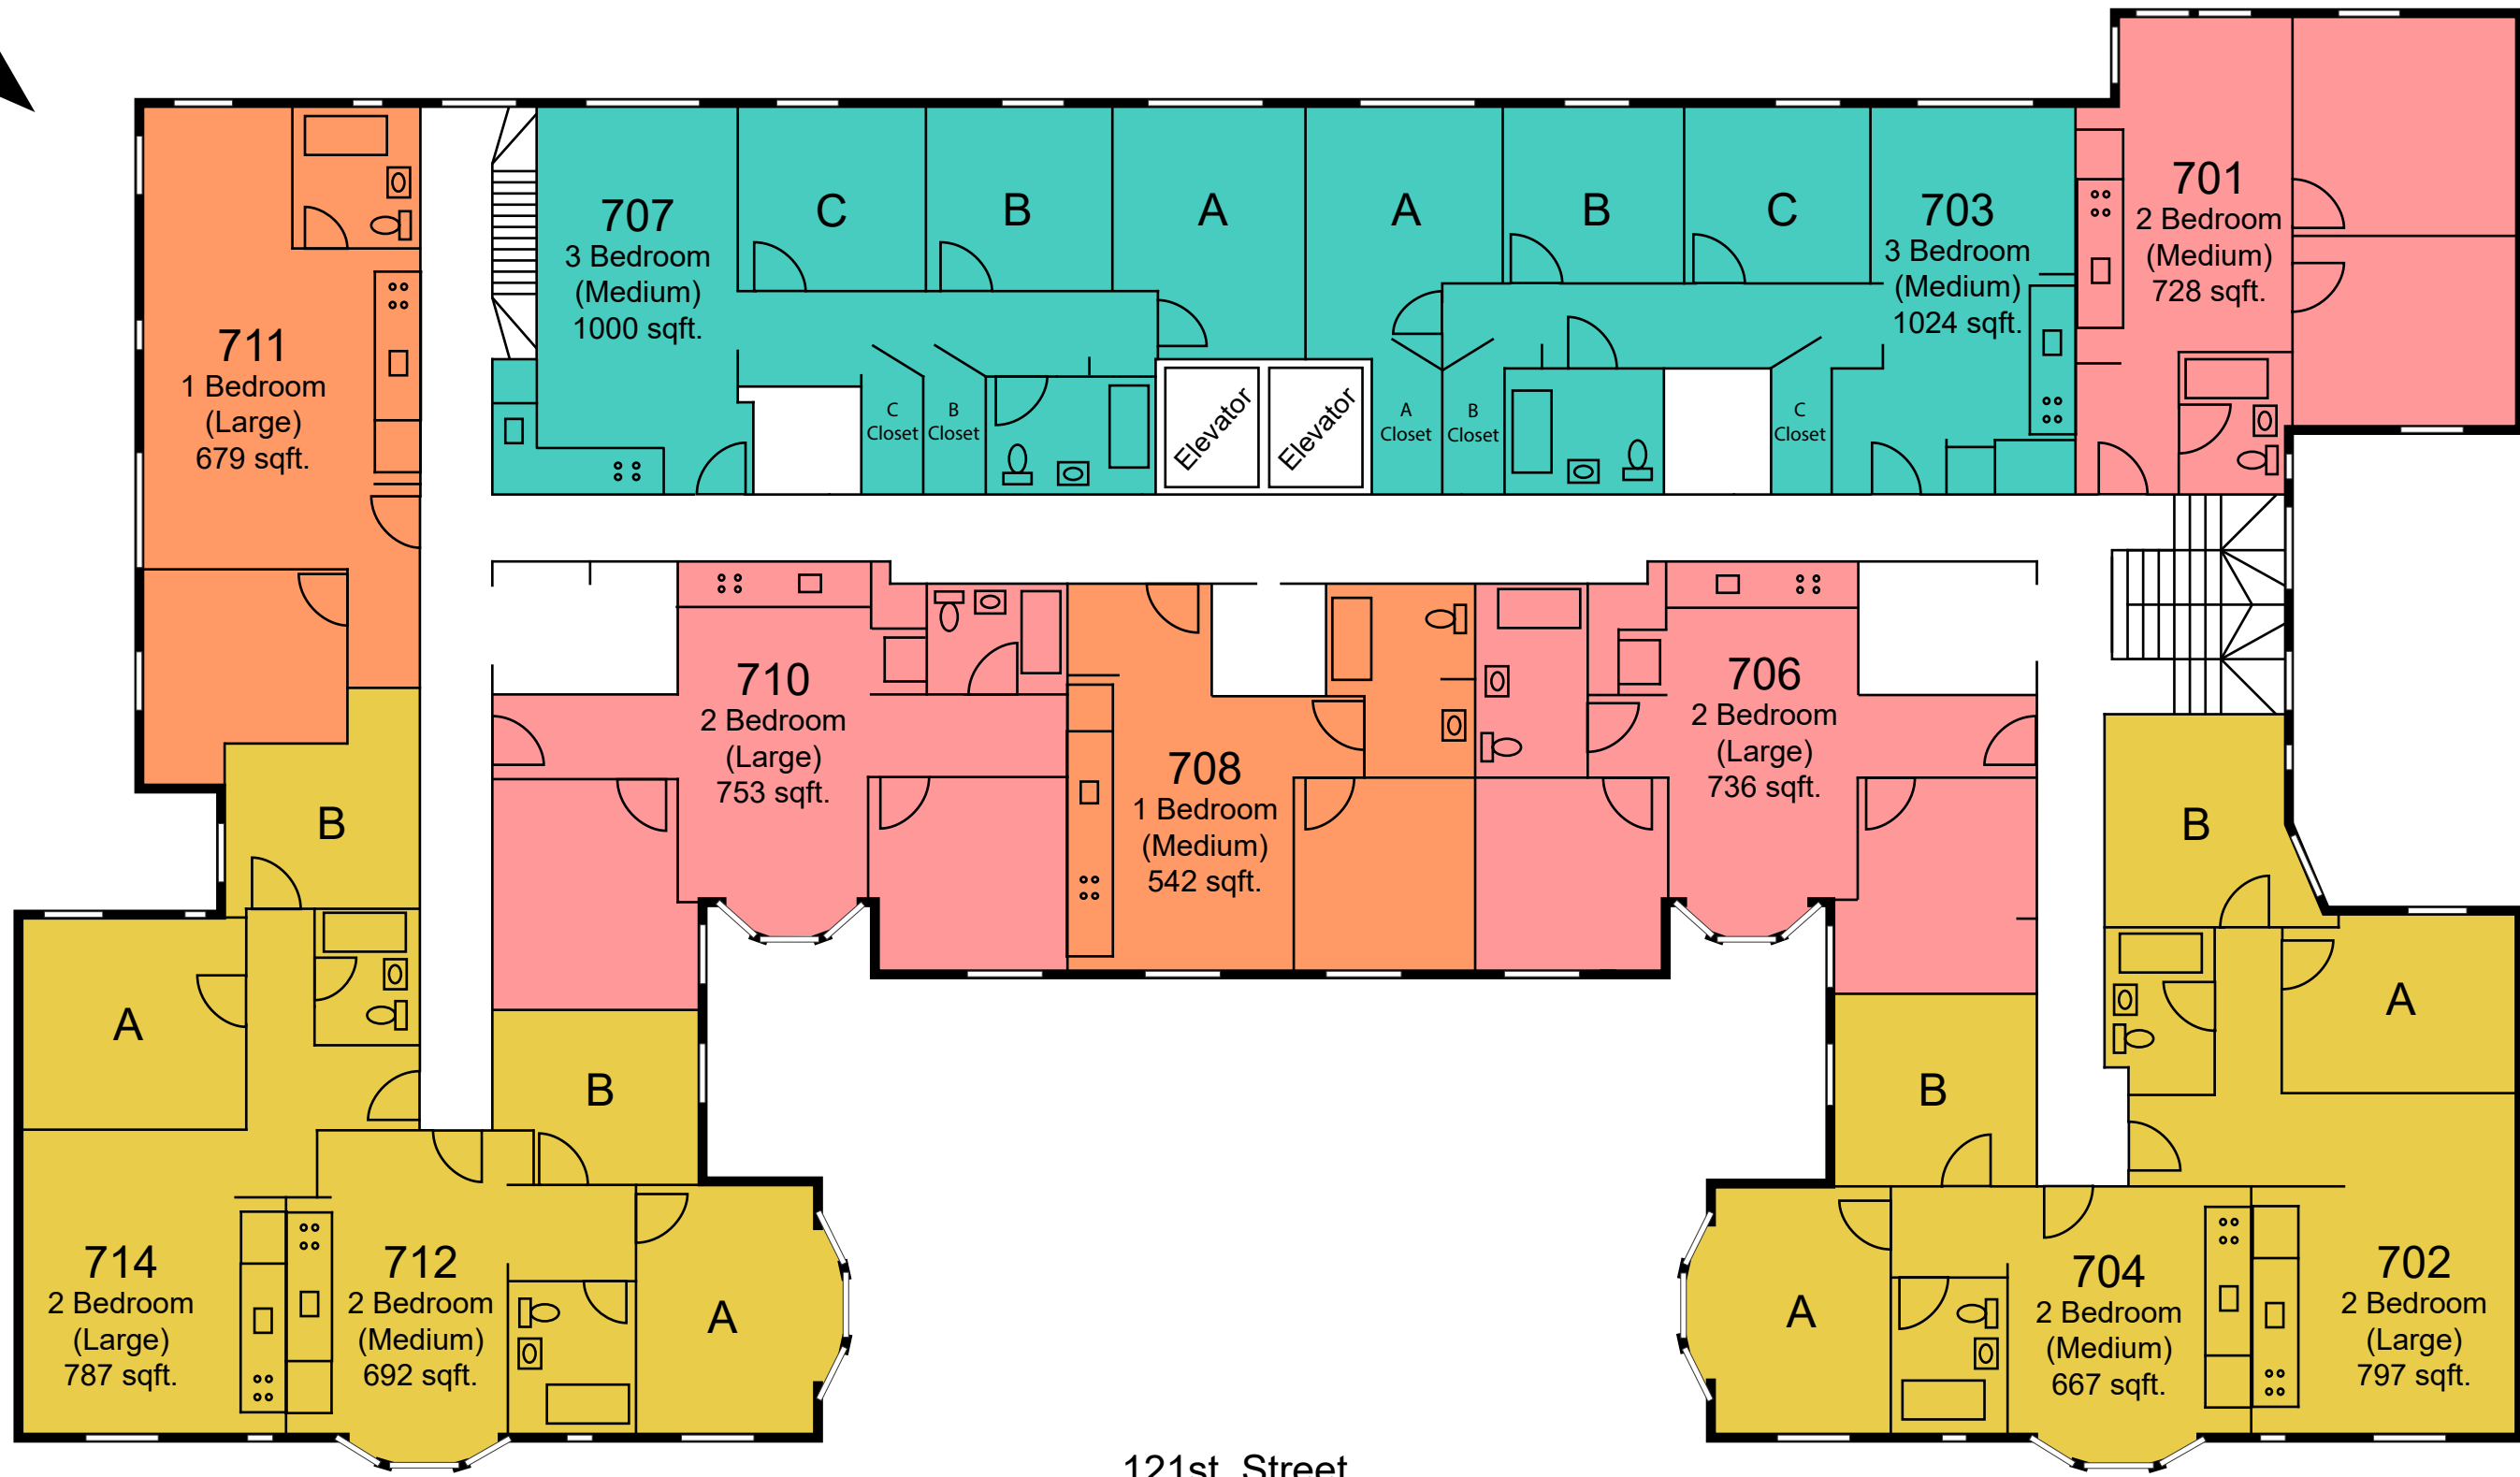

LEGEND

121st Street

	2 Bedroom Share - Male		2 Bedroom Share - Female
	1 Bedroom (Single)		2 Bedroom (Family)
	1 Bedroom (Family)		2 Bedroom (Faculty)

*Room dimensions are approximate

Bancroft First Floor

Bancroft Second Floor

LEGEND

 2 Bedroom Share - Male	 2 Bedroom Share - Female
 1 Bedroom (Single)	 2 Bedroom (Family)
 1 Bedroom (Family)	

*Room dimensions are approximate

LEGEND

 2 Bedroom Share - Male	 2 Bedroom Share - Female
 1 Bedroom (Single)	 2 Bedroom (Family)
 1 Bedroom (Family)	

*Room dimensions are approximate

Bancroft Third Floor

Bancroft Fifth Floor

	2 Bedroom Share - Male		2 Bedroom Share - Female
	1 Bedroom (Single)		2 Bedroom (Family)
	1 Bedroom (Family)		

*Room dimensions are approximate

	2 Bedroom Share - Male		2 Bedroom Share - Female
	3 Bedroom Share - Female		2 Bedroom (Family)
	1 Bedroom (Family)		1 Bedroom (Single)

*Room dimensions are approximate

Bancroft Sixth Floor

LEGEND

 3 Bedroom Share - Female	 2 Bedroom Share - Female
 1 Bedroom (Family)	 2 Bedroom (Family)