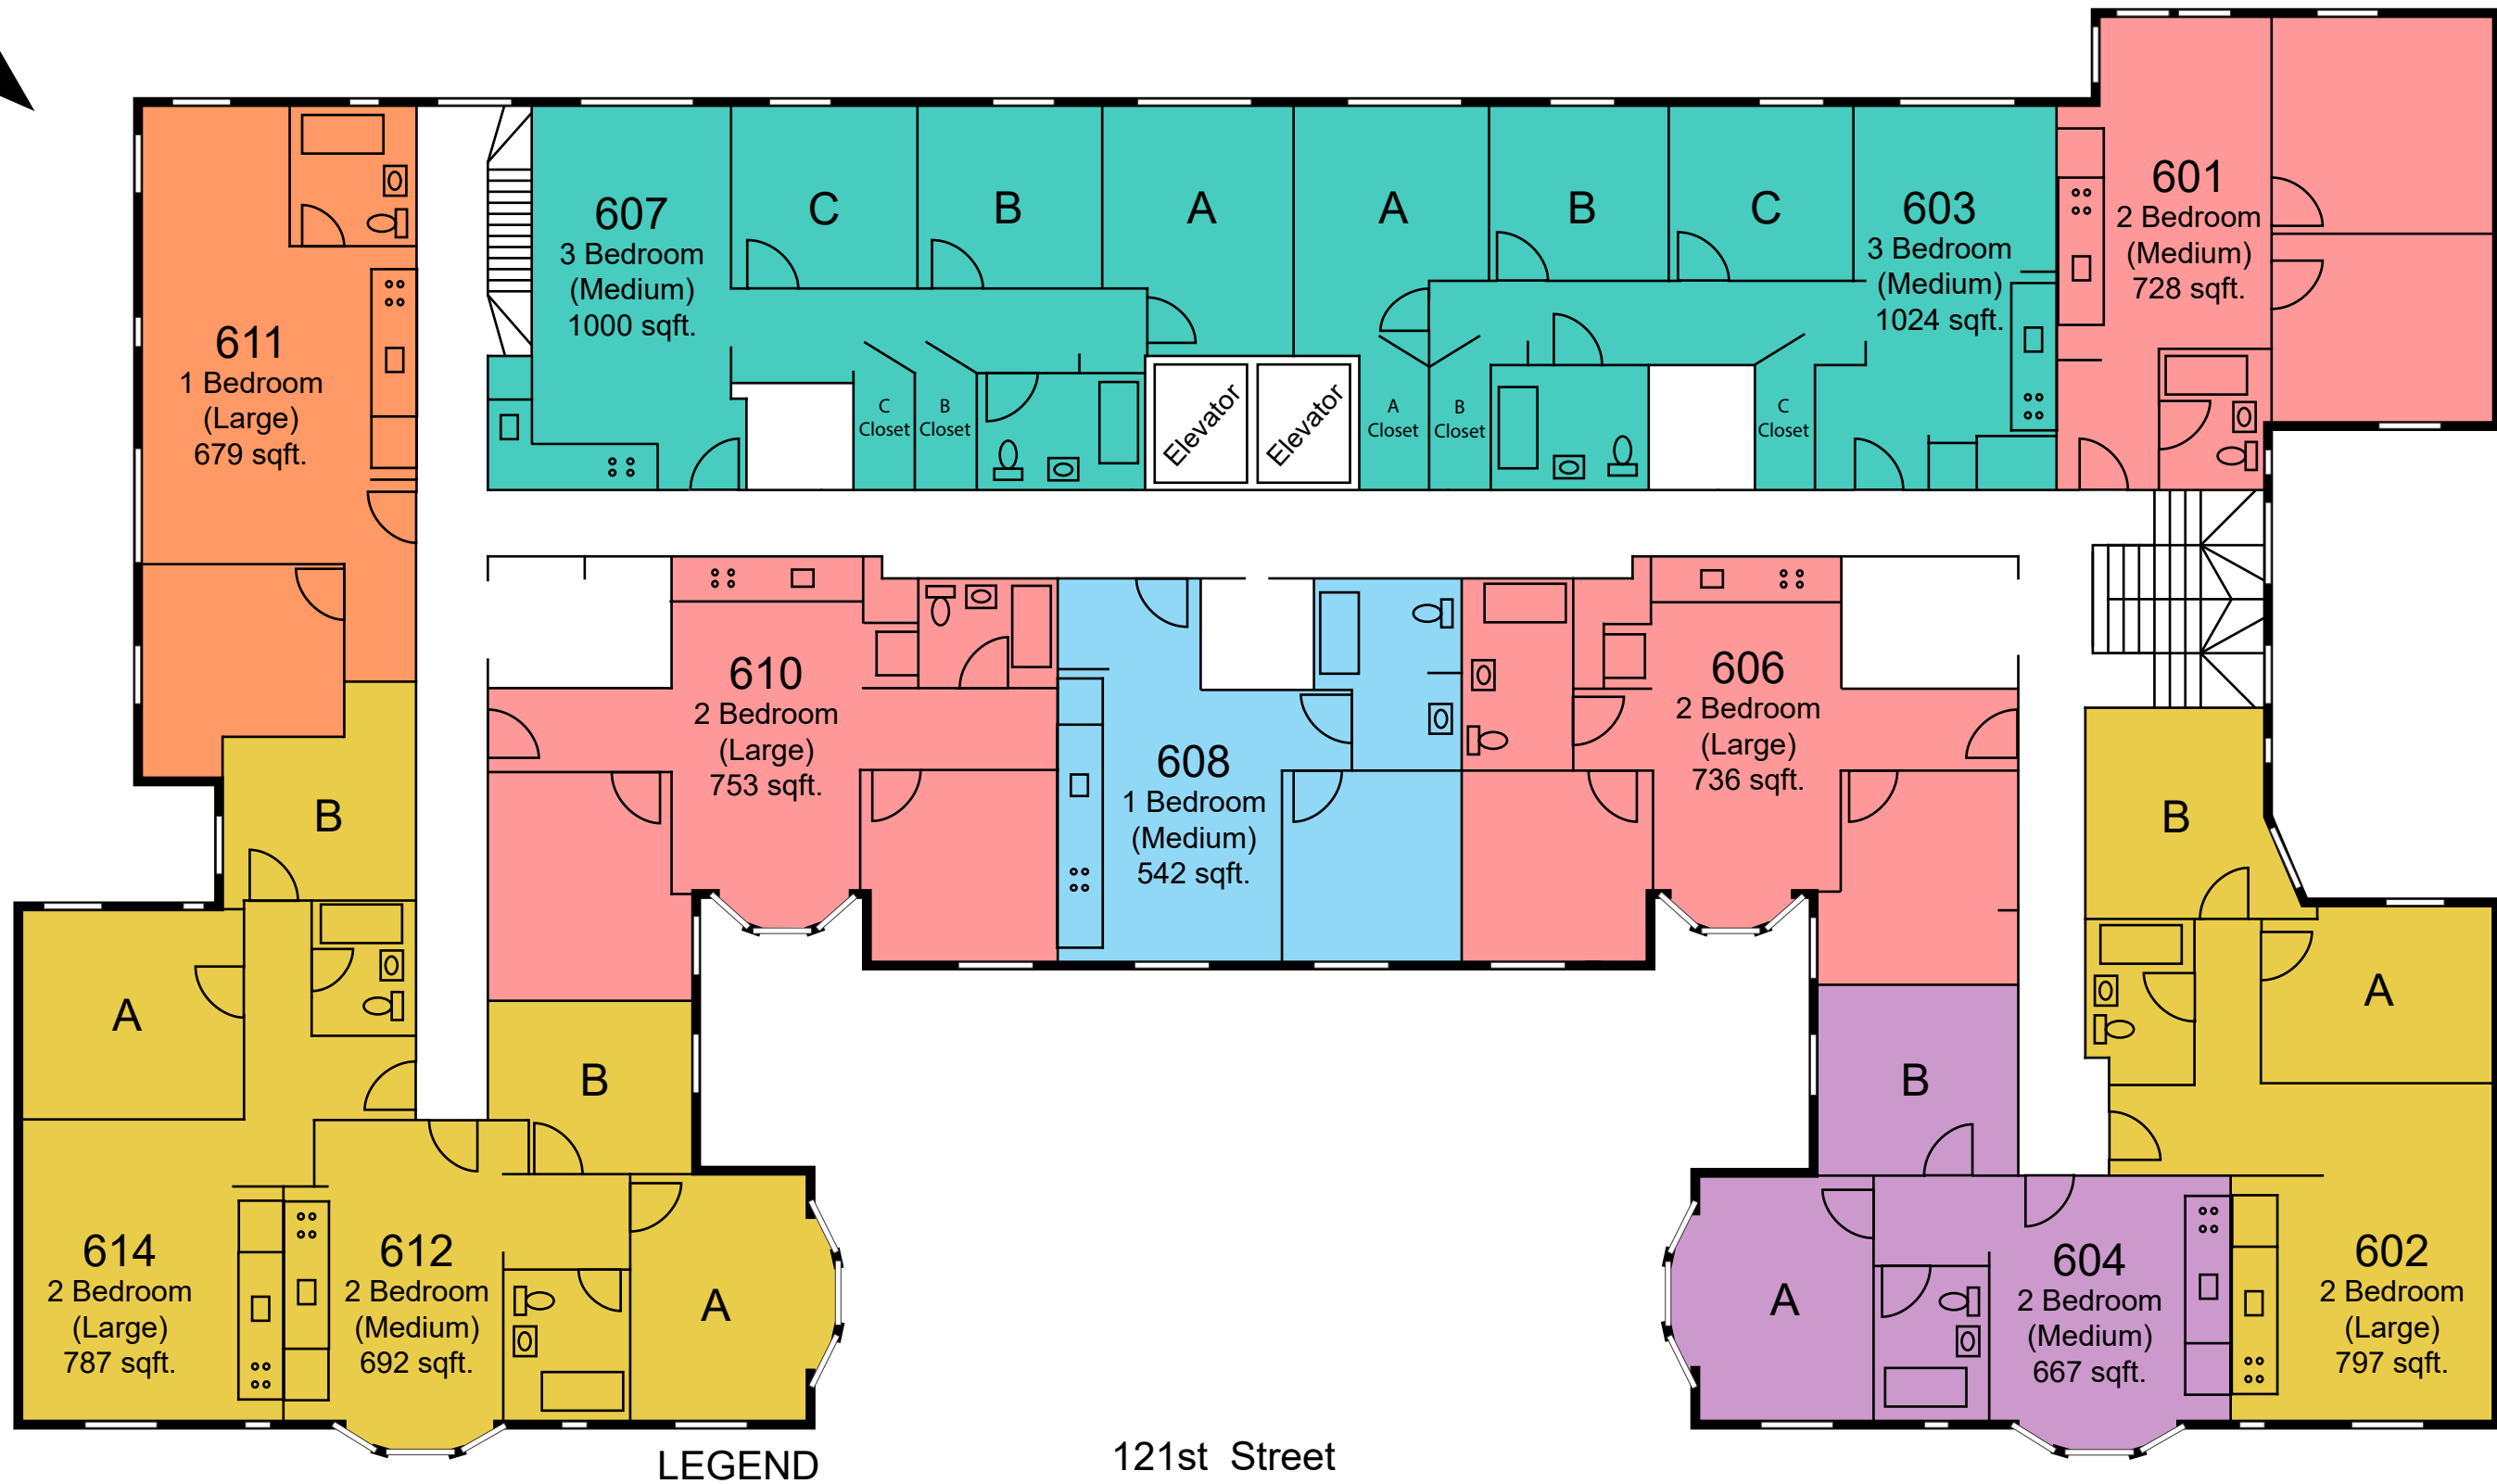

LEGEND

121st Street

	2 Bedroom Share - Male		2 Bedroom Share - Female
	1 Bedroom (Single)		2 Bedroom (Family)
	1 Bedroom (Family)		2 Bedroom (Faculty)

*Room dimensions are approximate

Bancroft First Floor

Bancroft Second Floor

LEGEND

 2 Bedroom Share - Male	 2 Bedroom Share - Female
 1 Bedroom (Single)	 2 Bedroom (Family)
 1 Bedroom (Family)	

*Room dimensions are approximate

LEGEND

 2 Bedroom Share - Male	 2 Bedroom Share - Female
 1 Bedroom (Single)	 2 Bedroom (Family)
 1 Bedroom (Family)	

*Room dimensions are approximate

Bancroft Third Floor

Bancroft Fifth Floor

	2 Bedroom Share - Male		2 Bedroom Share - Female
	1 Bedroom (Single)		2 Bedroom (Family)
	1 Bedroom (Family)		

*Room dimensions are approximate

	2 Bedroom Share - Male		2 Bedroom Share - Female
	3 Bedroom Share - Female		2 Bedroom (Family)
	1 Bedroom (Family)		1 Bedroom (Single)

*Room dimensions are approximate

Bancroft Sixth Floor

LEGEND

 3 Bedroom Share - Female	 2 Bedroom Share - Female
 1 Bedroom (Family)	 2 Bedroom (Family)