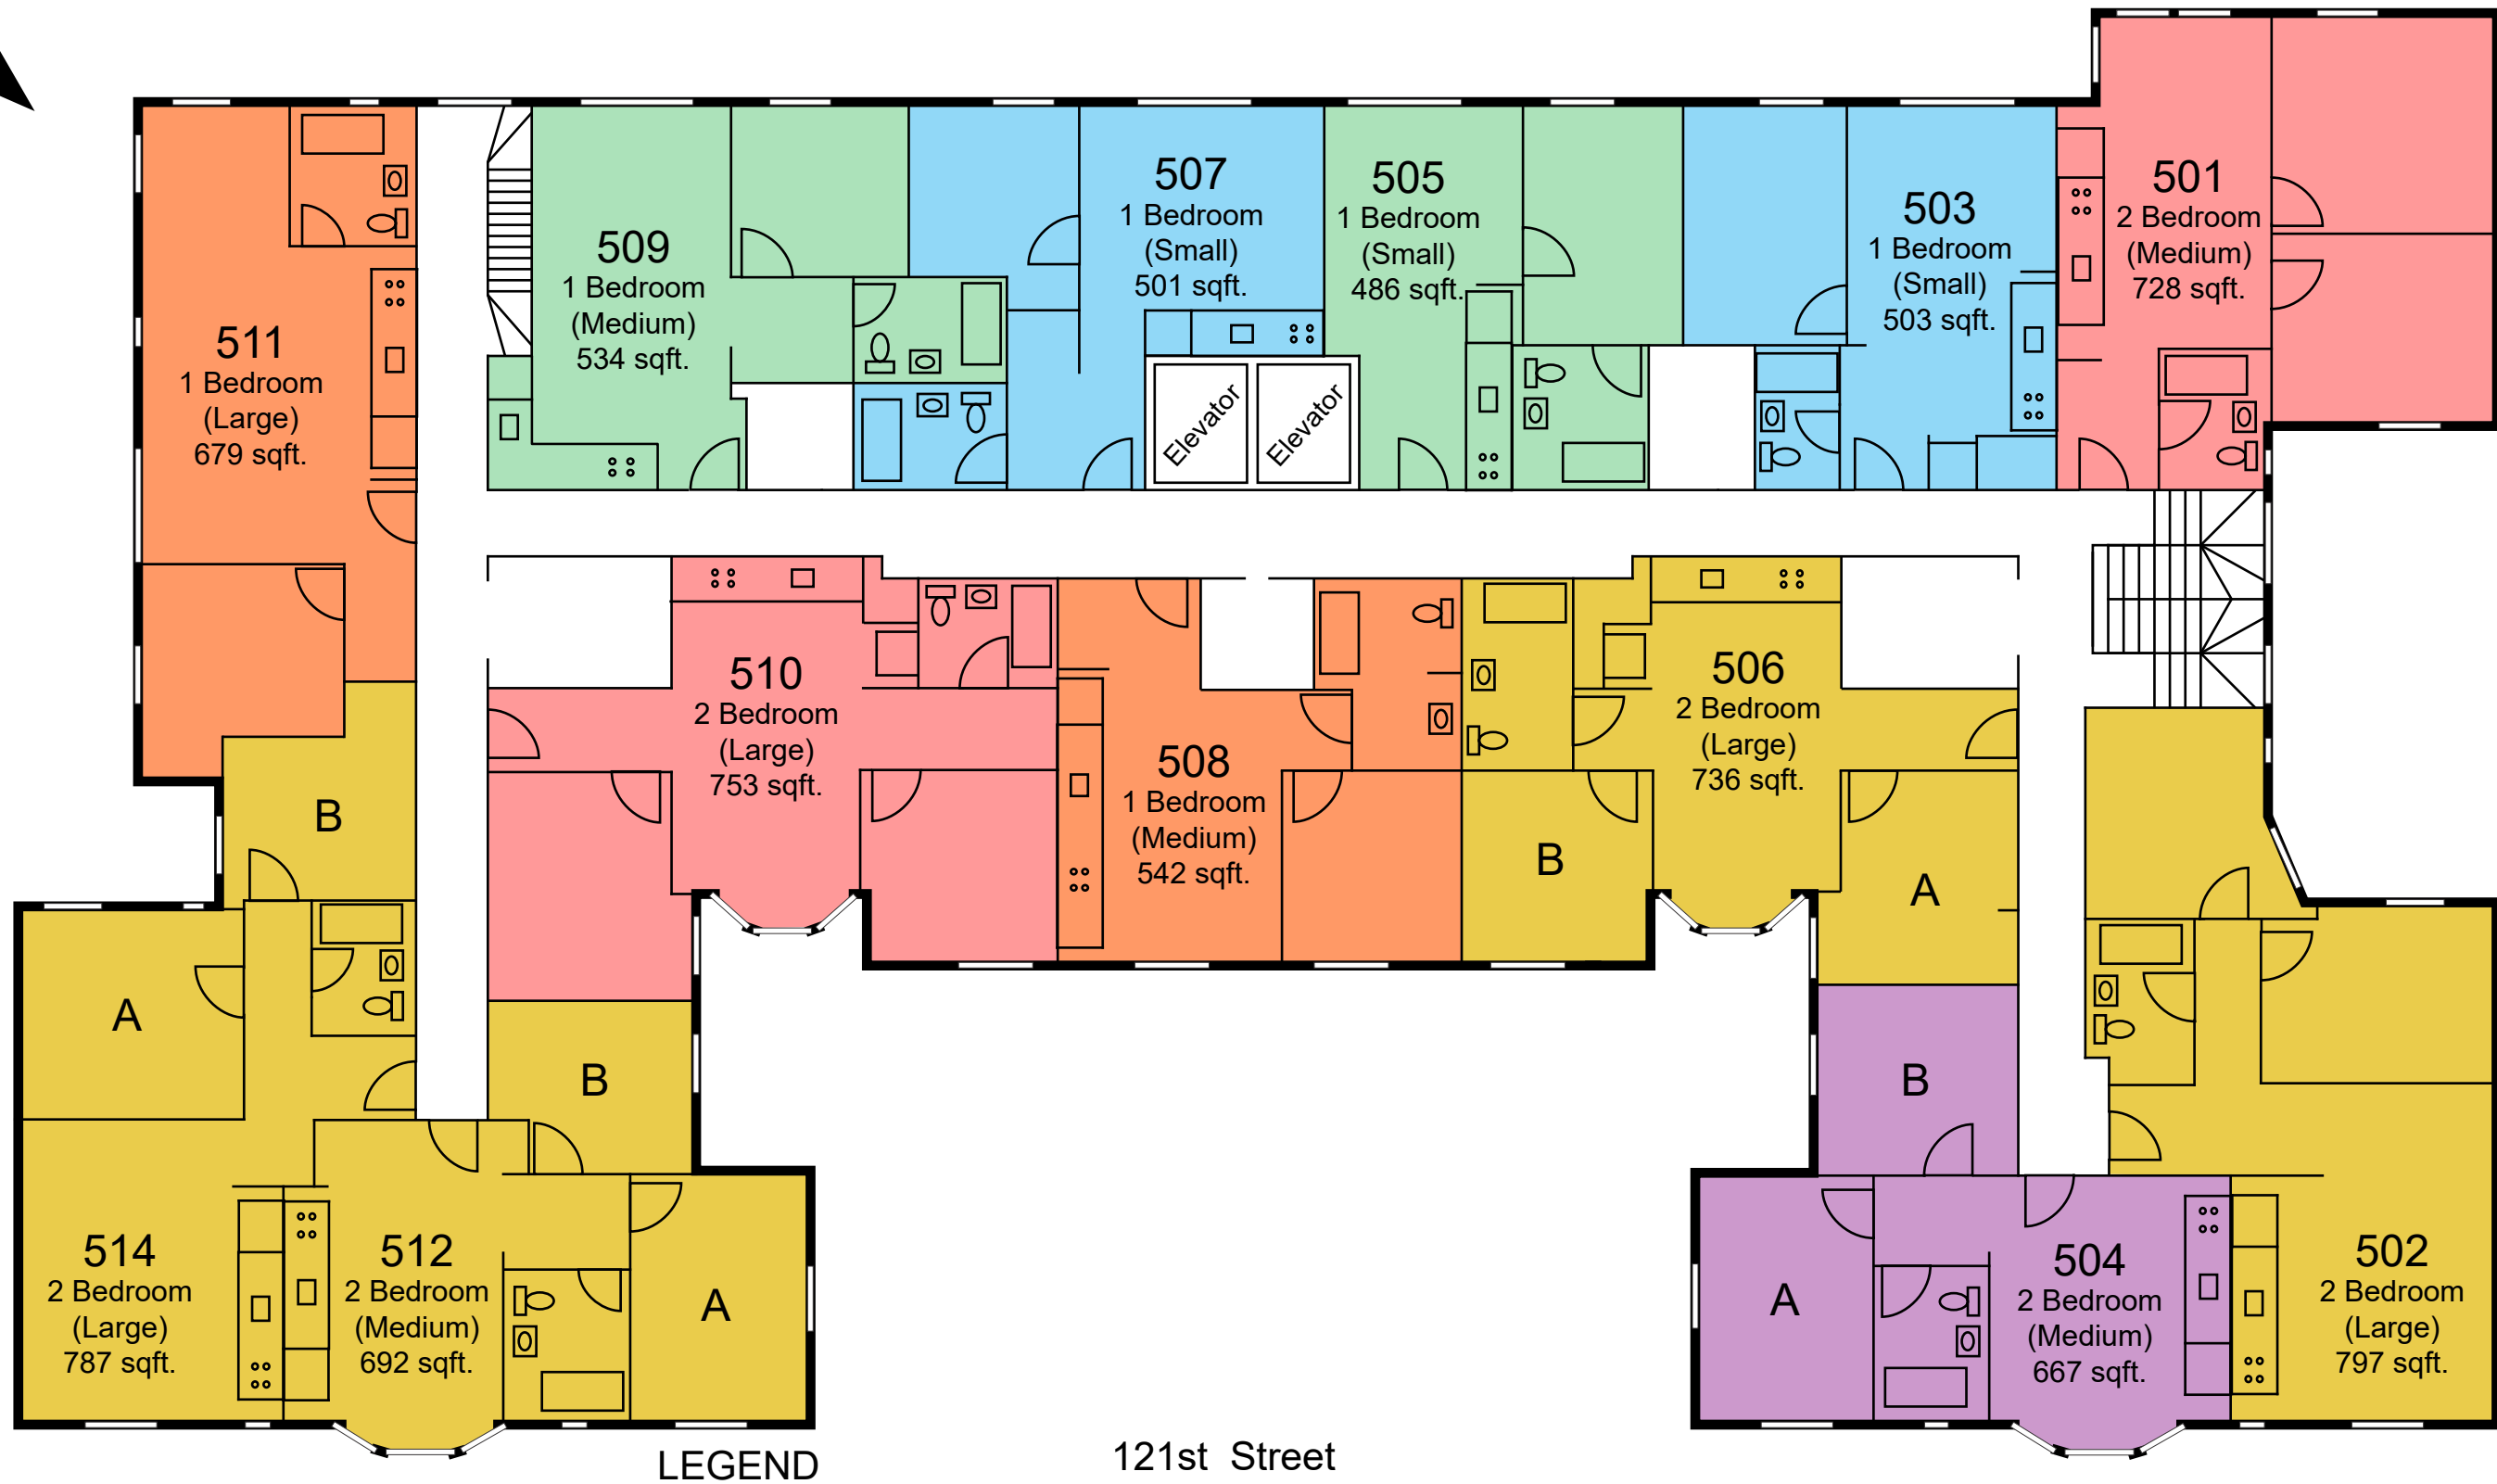

LEGEND

121st Street

	2 Bedroom Share - Male		2 Bedroom Share - Female
	1 Bedroom (Single)		2 Bedroom (Family)
	1 Bedroom (Family)		2 Bedroom (Faculty)

*Room dimensions are approximate

Bancroft First Floor

Bancroft Second Floor

LEGEND

 2 Bedroom Share - Male	 2 Bedroom Share - Female
 1 Bedroom (Single)	 2 Bedroom (Family)
 1 Bedroom (Family)	

*Room dimensions are approximate

LEGEND

 2 Bedroom Share - Male	 2 Bedroom Share - Female
 1 Bedroom (Single)	 2 Bedroom (Family)
 1 Bedroom (Family)	

*Room dimensions are approximate

Bancroft Third Floor

Bancroft Fifth Floor

	2 Bedroom Share - Male		2 Bedroom Share - Female
	1 Bedroom (Single)		2 Bedroom (Family)
	1 Bedroom (Family)		

*Room dimensions are approximate

	2 Bedroom Share - Male		2 Bedroom Share - Female
	3 Bedroom Share - Female		2 Bedroom (Family)
	1 Bedroom (Family)		1 Bedroom (Single)

*Room dimensions are approximate

Bancroft Sixth Floor

LEGEND

 3 Bedroom Share - Female	 2 Bedroom Share - Female
 1 Bedroom (Family)	 2 Bedroom (Family)