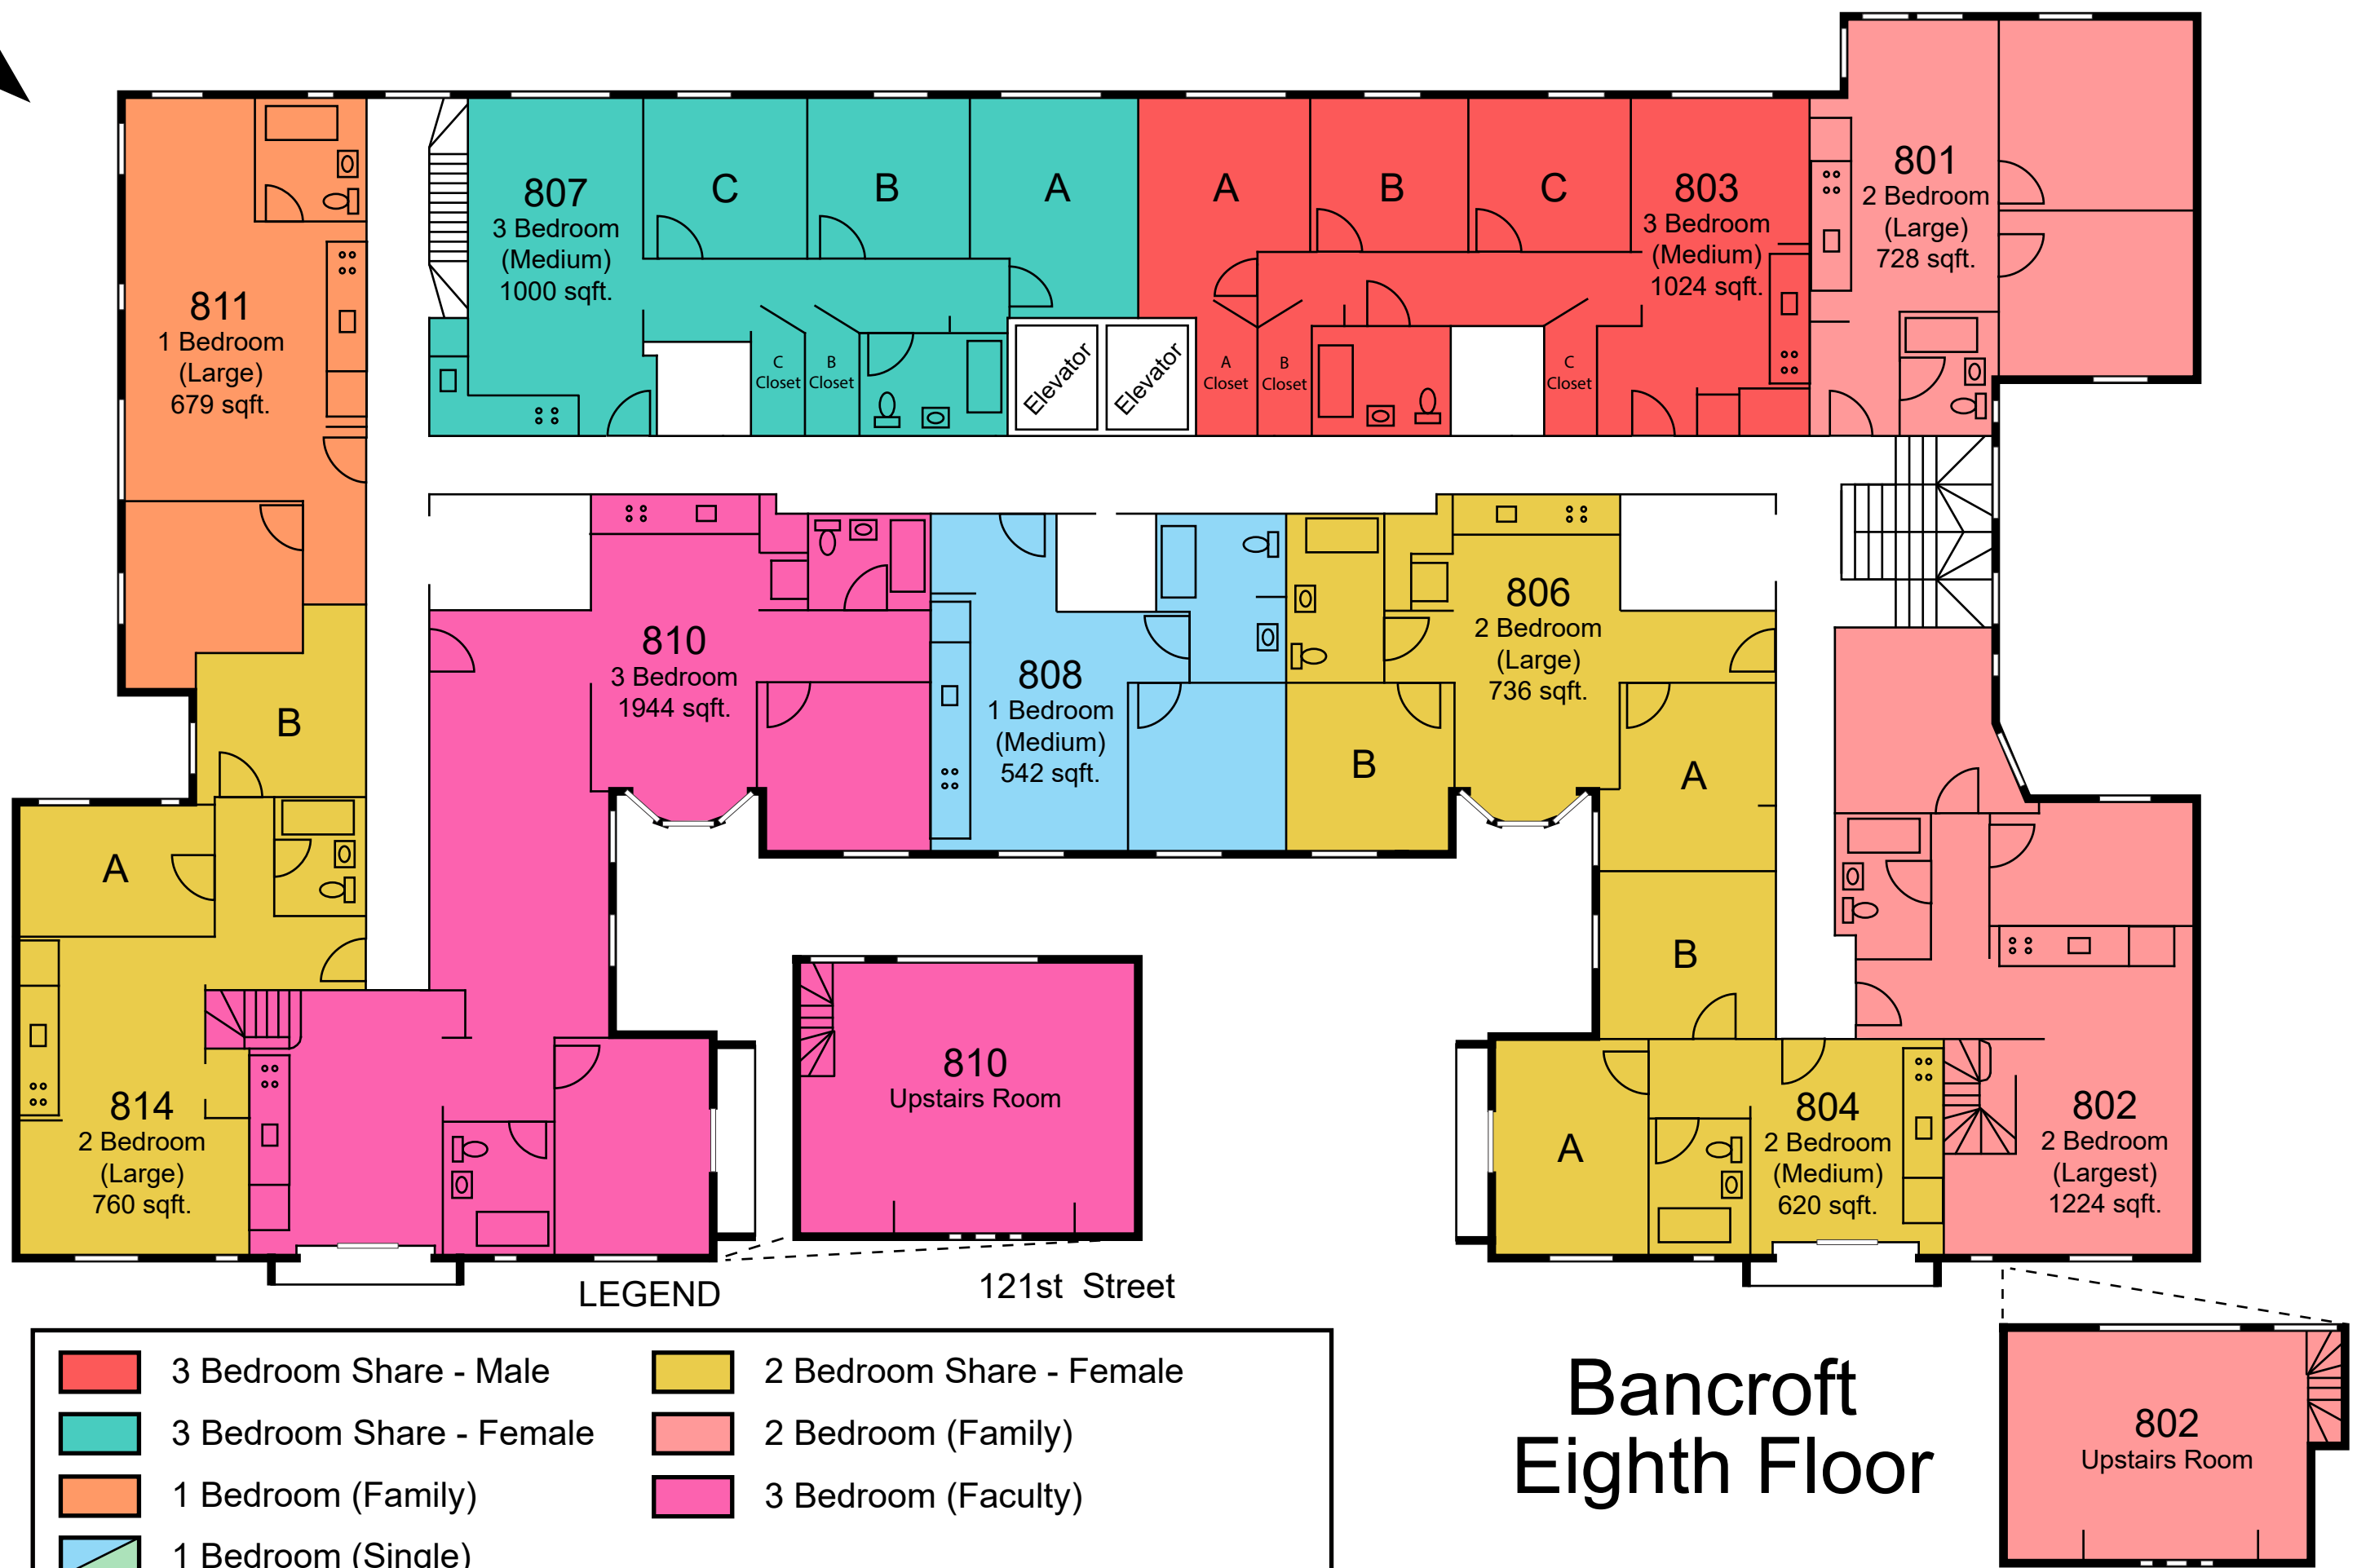

LEGEND

121st Street

Bancroft Eighth Floor

	3 Bedroom Share - Male		2 Bedroom Share - Female
	3 Bedroom Share - Female		2 Bedroom (Family)
	1 Bedroom (Family)		3 Bedroom (Faculty)
	1 Bedroom (Single)		

*Room dimensions are approximate