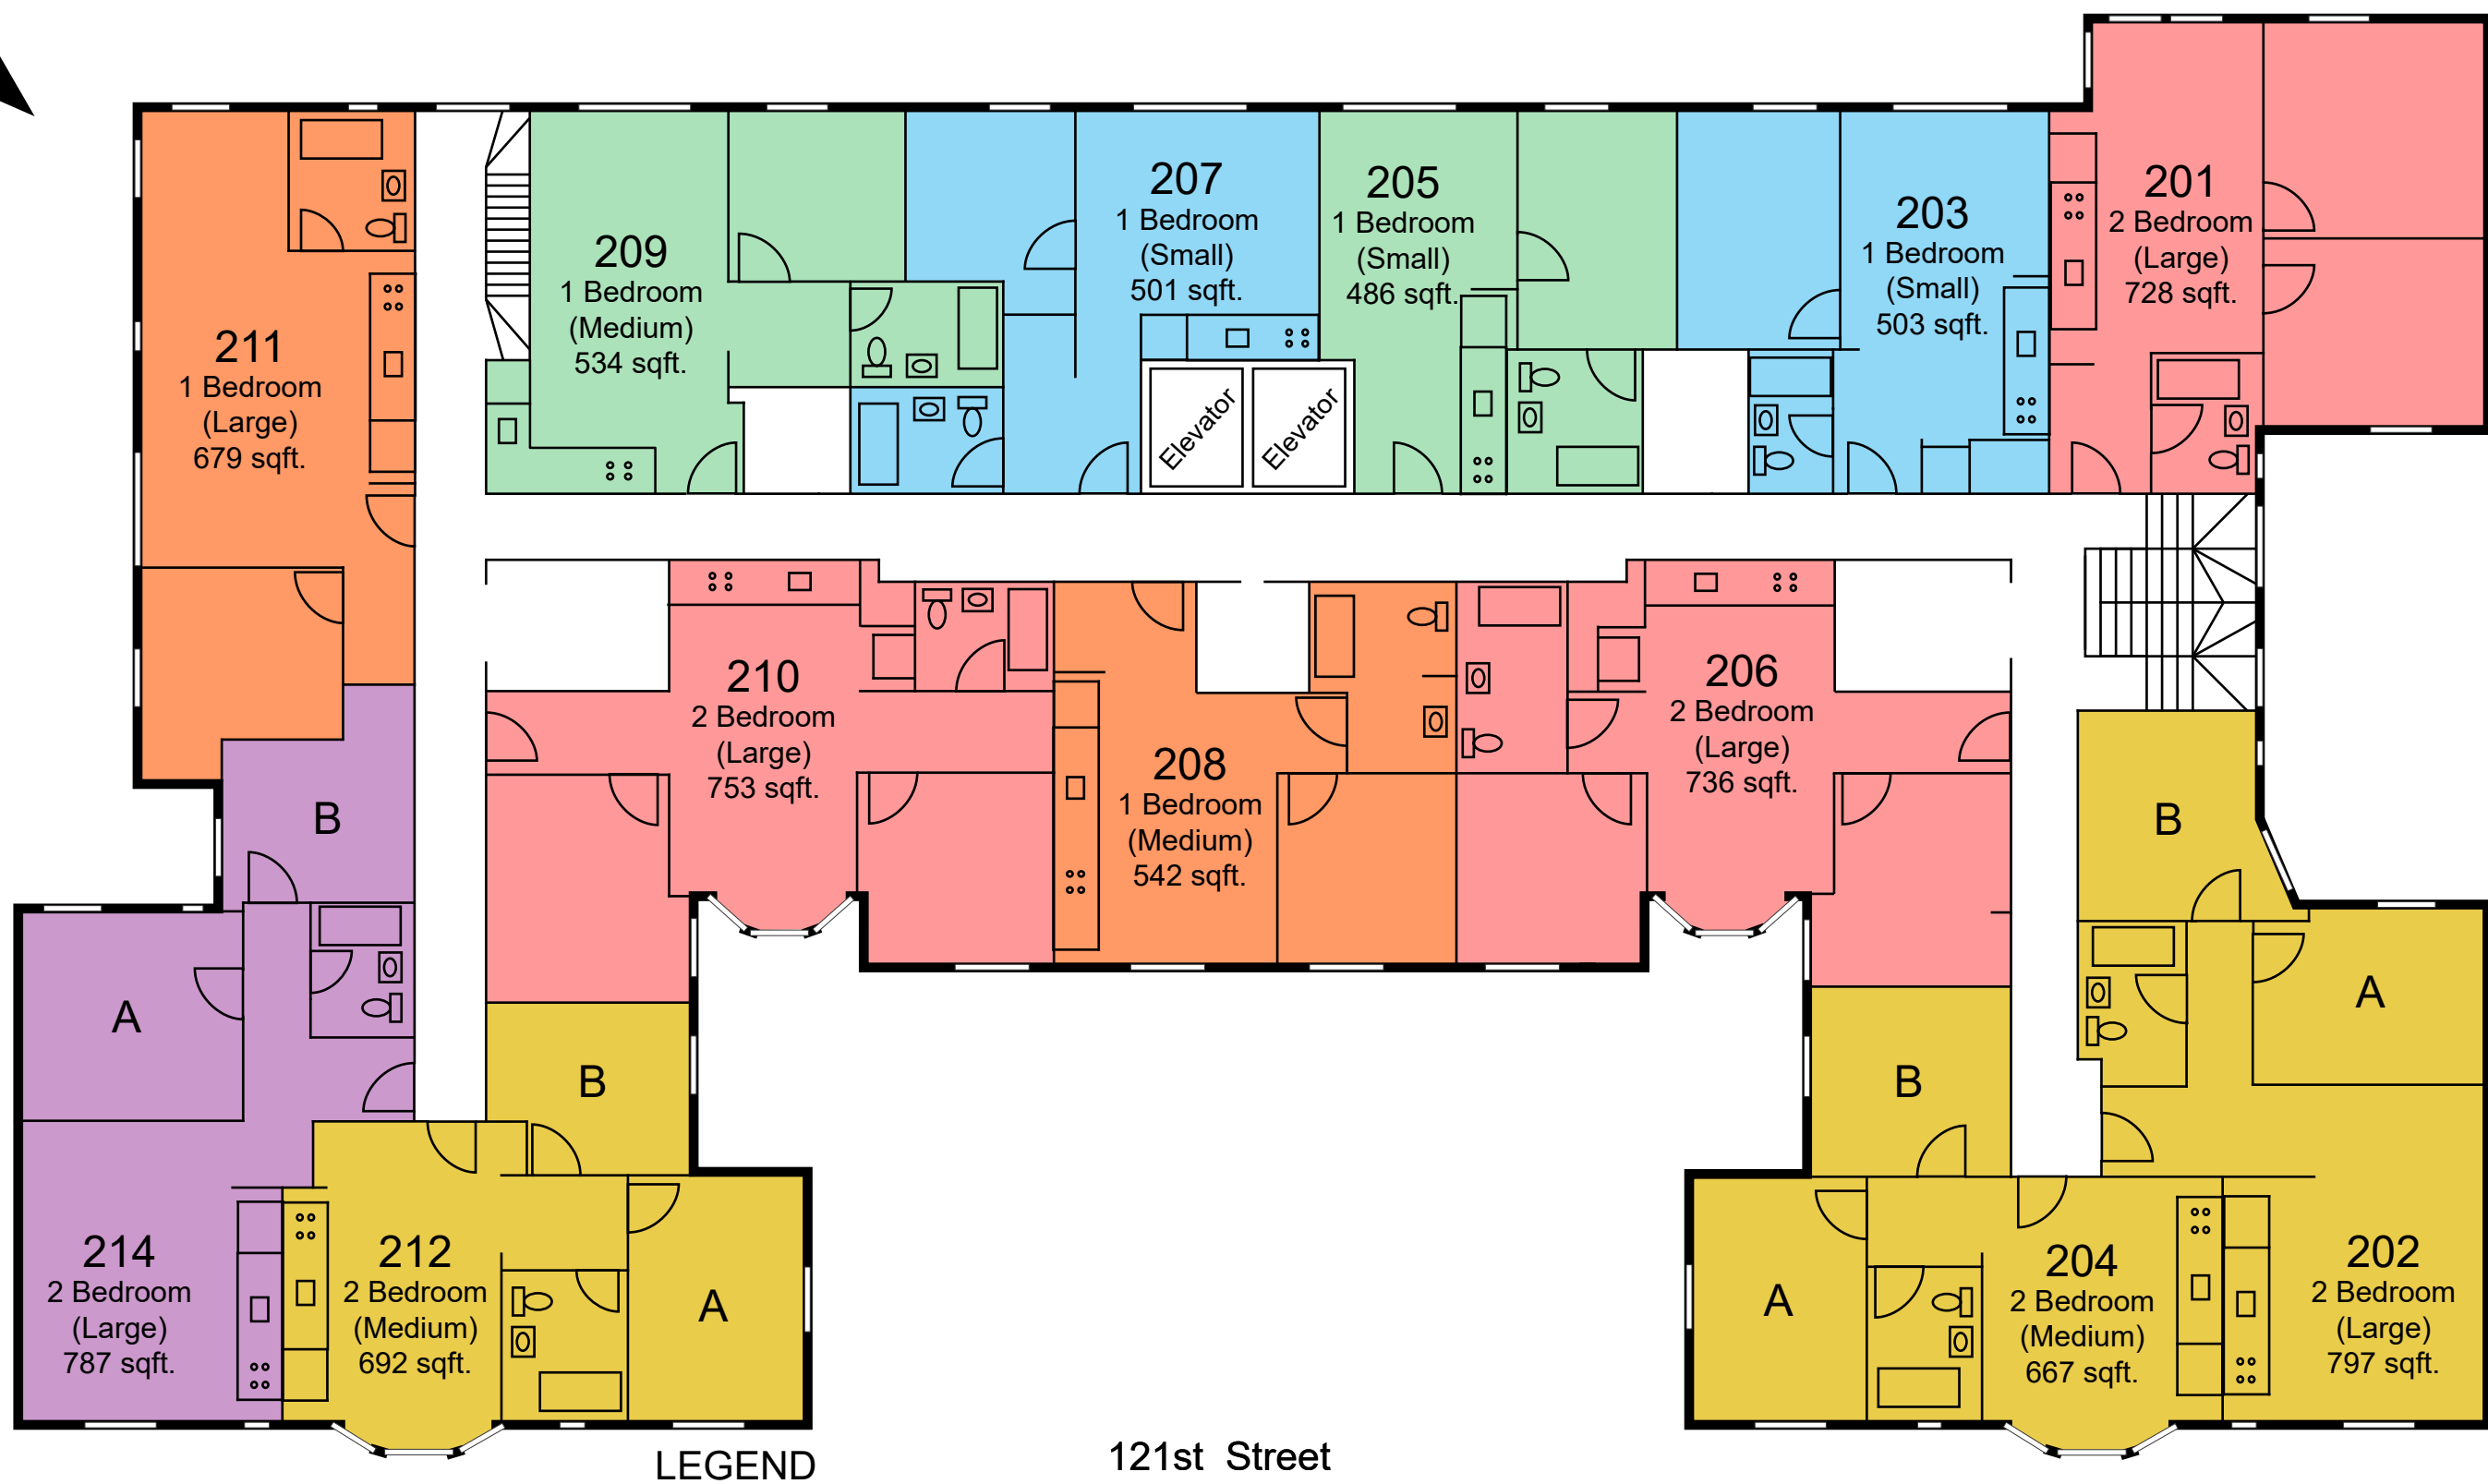

LEGEND

121st Street

	2 Bedroom Share - Male		2 Bedroom Share - Female
	1 Bedroom (Single)		2 Bedroom (Family)
	1 Bedroom (Family)		2 Bedroom (Faculty)

*Room dimensions are approximate

Bancroft First Floor

Bancroft Second Floor

LEGEND

 2 Bedroom Share - Male	 2 Bedroom Share - Female
 1 Bedroom (Single)	 2 Bedroom (Family)
 1 Bedroom (Family)	

*Room dimensions are approximate

LEGEND

 2 Bedroom Share - Male	 2 Bedroom Share - Female
 1 Bedroom (Single)	 2 Bedroom (Family)
 1 Bedroom (Family)	

*Room dimensions are approximate

Bancroft Third Floor

Bancroft Fifth Floor

	2 Bedroom Share - Male		2 Bedroom Share - Female
	1 Bedroom (Single)		2 Bedroom (Family)
	1 Bedroom (Family)		

*Room dimensions are approximate

*Room dimensions are approximate

Bancroft Seventh Floor

LEGEND

121st Street

Bancroft Eighth Floor

	3 Bedroom Share - Male		2 Bedroom Share - Female
	3 Bedroom Share - Female		2 Bedroom (Family)
	1 Bedroom (Family)		3 Bedroom (Faculty)
	1 Bedroom (Single)		